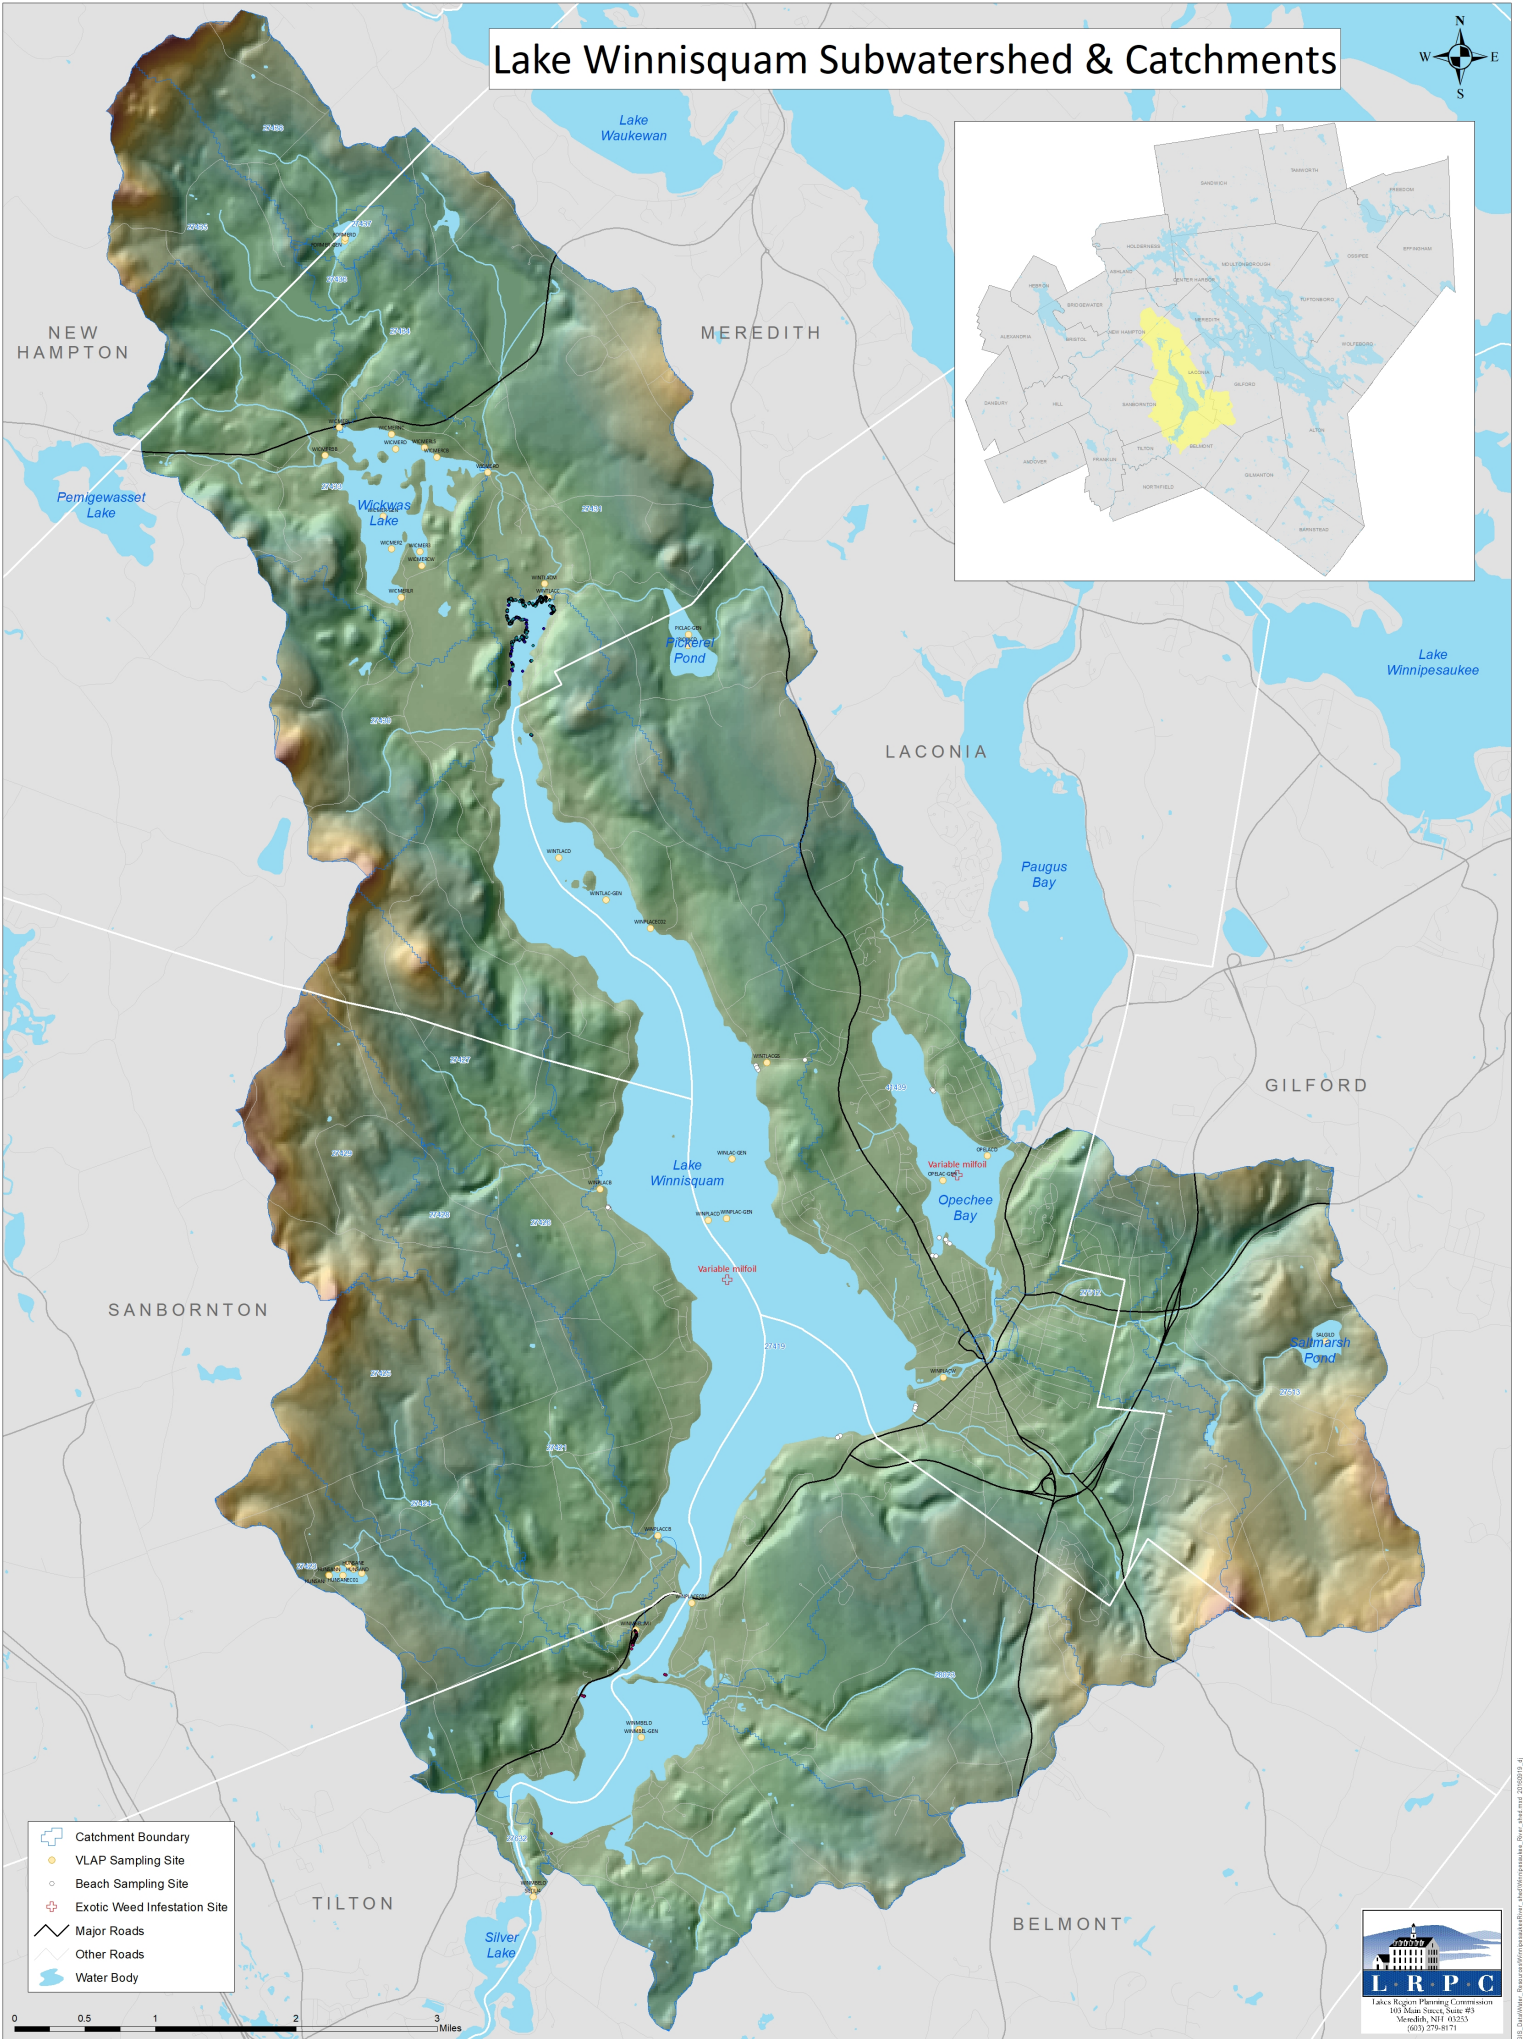

Lake Winnisquam Subwatershed & Catchments

- Catchment Boundary
- VLAP Sampling Site
- Beach Sampling Site
- Exotic Weed Infestation Site
- Major Roads
- Other Roads
- Water Body